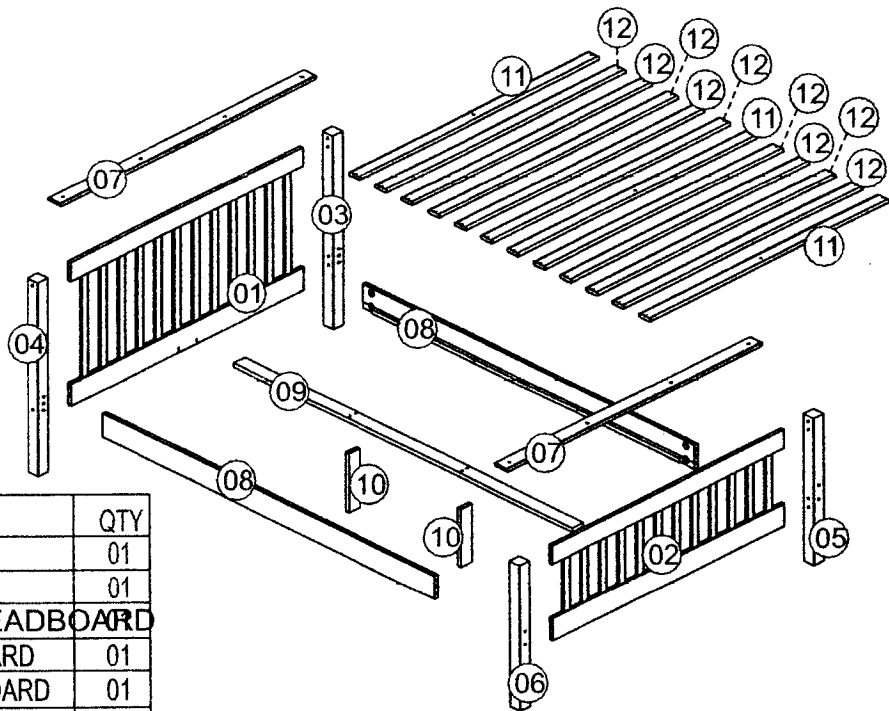

\* Please assemble on a clean soft surface to avoid damage.  
 \* Do not use power tools to assemble this product.

\* Please check contents and instructions before commencing assembly.  
 \* Assemble this article following the enclosed instructions carefully.  
 \* Please take care to avoid damaging panels during assembly.

# 4FT6 SOMERSET

ITEM	DESCRIPTION	QTY
01	HEADBOARD	01
02	FOOTBOARD	01
03	RIGHT FOOT OF THE HEADBOARD	01
04	LEFT FOOT OF THE HEADBOARD	01
05	RIGHT FOOT OF THE FOOTBOARD	01
06	LEFT FOOT OF THE FOOTBOARD	01
07	HEAD/FOOTBOARD CAP	02
08	SIDE RAILS	02
09	CENTRAL SUPPORT	01
10	CENTRAL FOOT	02
11	SLATS	03
12	SLATS	09