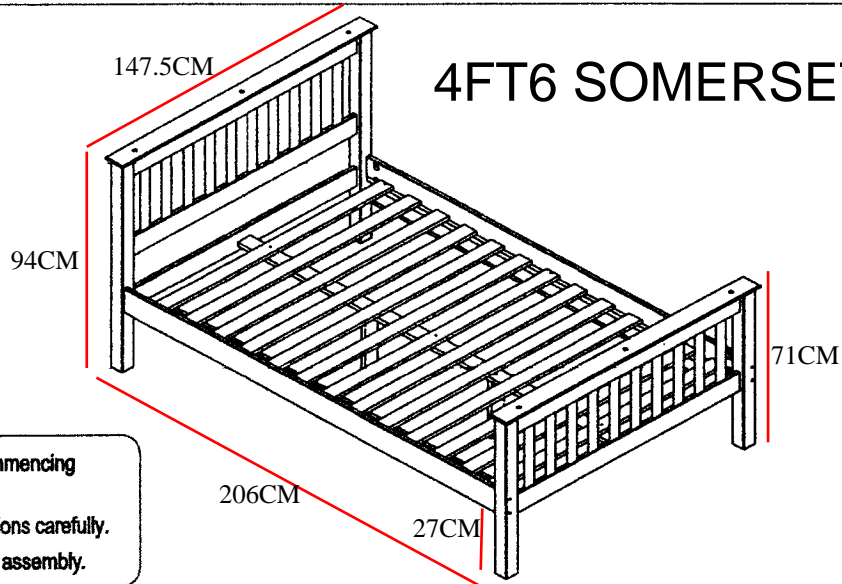

# 4FT6 SOMERSET

ITEM	DESCRIPTION	QTY
01	HEADBOARD	01
02	FOOTBOARD	01
03	RIGHT FOOT OF THE HEADBOARD	01
04	LEFT FOOT OF THE HEADBOARD	01
05	RIGHT FOOT OF THE FOOTBOARD	01
06	LEFT FOOT OF THE FOOTBOARD	01
07	HEAD/FOOTBOARD CAP	02
08	SIDE RAILS	02
09	CENTRAL SUPPORT	01
10	CENTRAL FOOT	02
11	SLATS	03
12	SLATS	09