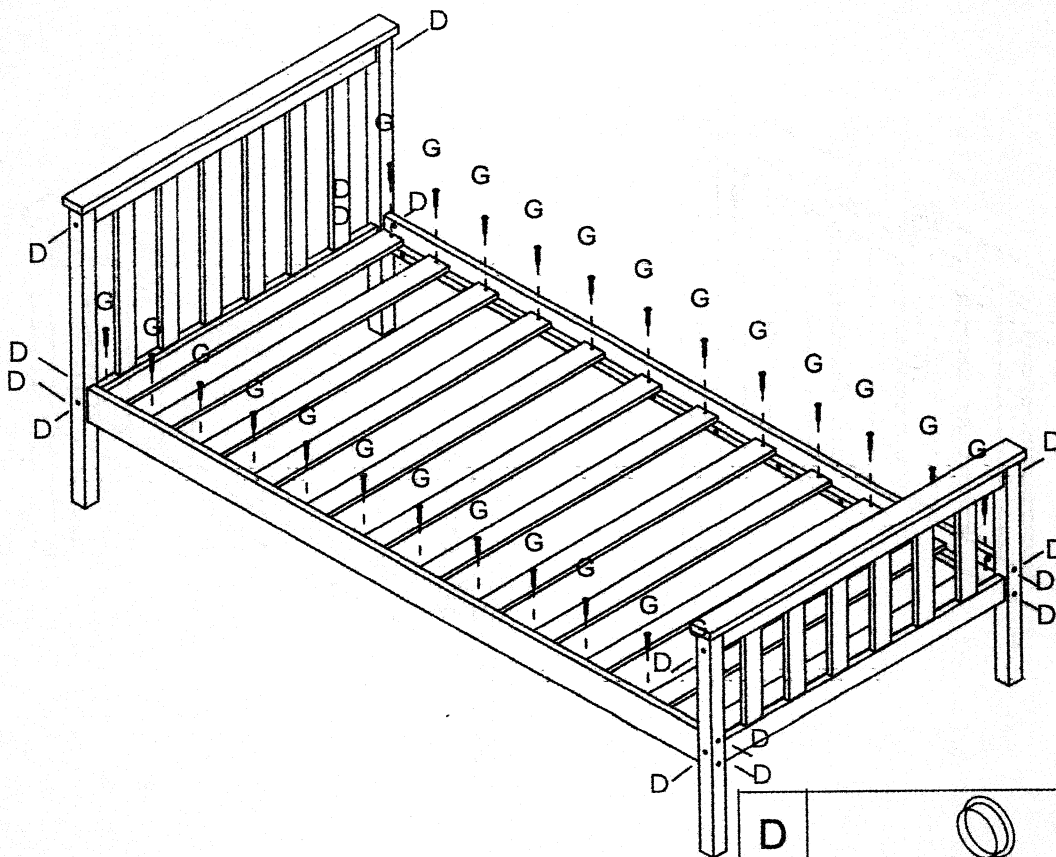

3FT SHANGHI BED

HARDWARE

A	 15mm	 M6x80mm	16
B			16
C		Ø8x30mm	72
D		15mm	16

E	 15mm	 M6x70mm	6
F			1
G		8mm Ø4x30mm	24

01

C		Ø8x30mm	12
---	---	---------	----

02

C	 Ø8x30mm	56
---	--	----

03

B		08
A	 15mm Ø6x80mm	08

04

E	 15mm M6x70mm	06
---	--	----

05

A	 15mm	 M6x 0mm	08
B			08

06

D		15mm	16
G		8mm Ø4x30mm	24