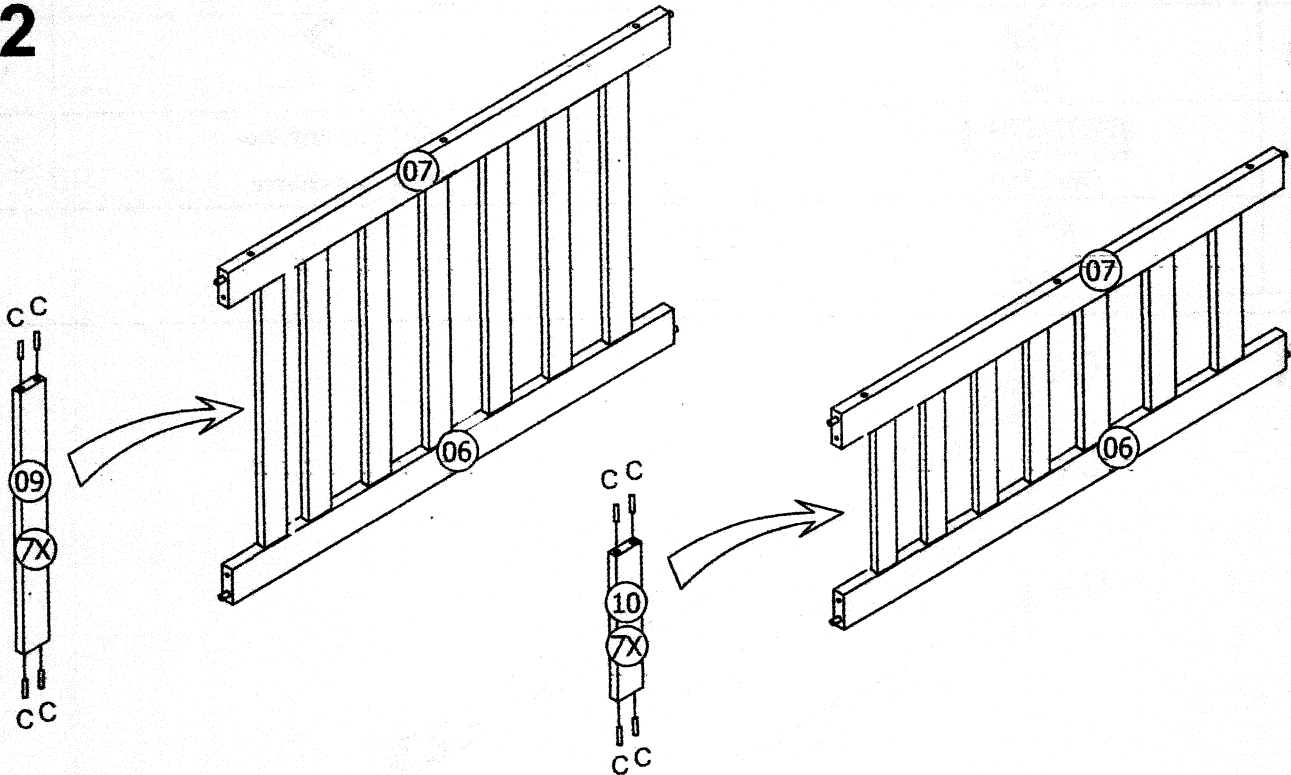

3FT SHANGHI BED

HARDWARE

A	 15mm	 M6x80mm	16
B			16
C		Ø8x30mm	72
D		15mm	16

E	 15mm	 M6x70mm	6
F			1
G		8mm Ø4x30mm	24

01

C		Ø8x30mm	12
---	---	---------	----

02

C	 Ø8x30mm	56
---	--	----

03

B		08
A	 15mm Ø6x80mm	08

04

E	 15mm M6x70mm	06
---	--	----

05

A	 15mm	 M6x 0mm	08
B			08

06

D		15mm	16
G		8mm Ø4x30mm	24