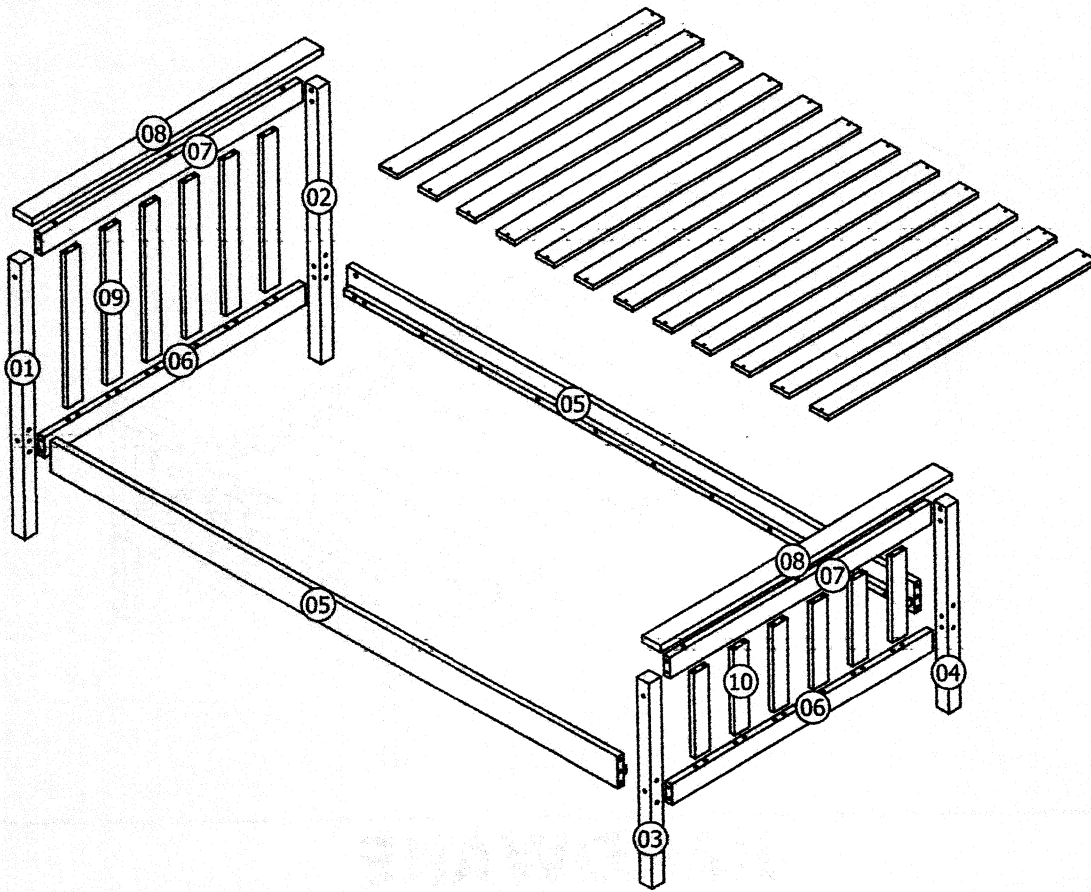

3FT SHANGHI BED

HARDWARE

A	 15mm	 M6x80mm	16
B			16
C		Ø8x30mm	72
D		15mm	16

E	 15mm	 M6x70mm	6
F			1
G		8mm Ø4x30mm	24

01

C		Ø8x30mm	12
---	---	---------	----

02

C	 Ø8x30mm	56
---	--	----

03

B		08
A	 15mm Ø6x80mm	08

04

E	 15mm M6x70mm	06
---	--	----

05

A	 15mm	 M6x 0mm	08
B			08

06

D		15mm	16
G		8mm Ø4x30mm	24