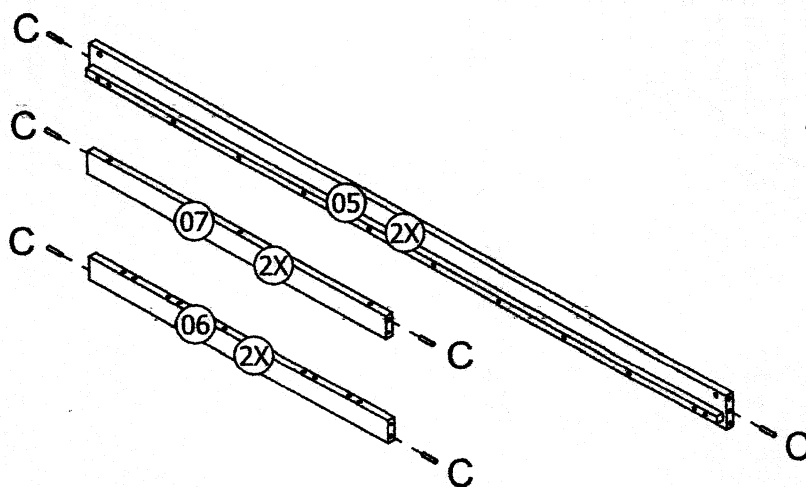

3FT SHANGHI BED

HARDWARE

A	 15mm	 M6x80mm	16
B			16
C		Ø8x30mm	72
D		15mm	16

E	 15mm	 M6x70mm	6
F			1
G		8mm Ø4x30mm	24

01

C		Ø8x30mm	12
---	---	---------	----

02

C	 Ø8x30mm	56
---	--	----

03

B		08
A	 15mm Ø6x80mm	08

04

E	 15mm M6x70mm	06
---	--	----

05

A	 15mm	 M6x 0mm	08
B			08

06

D		15mm	16
G		8mm Ø4x30mm	24