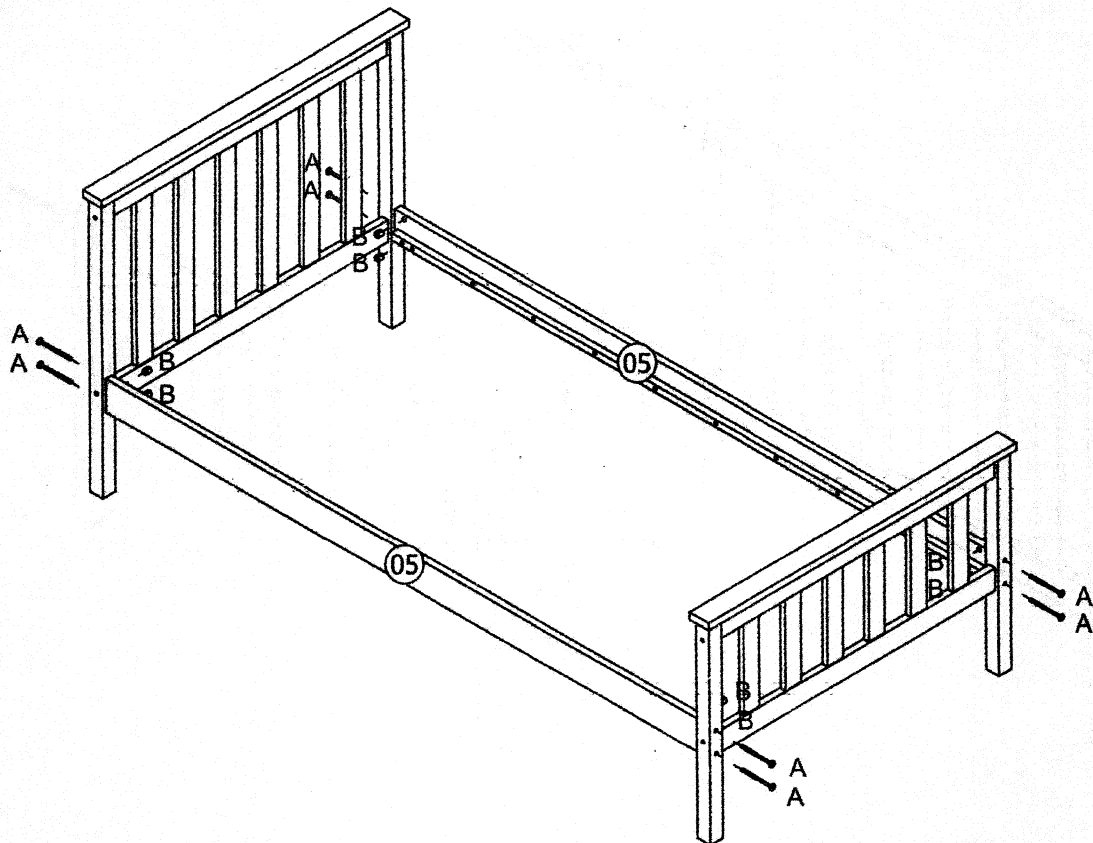

3FT SHANGHI BED

HARDWARE

A	 15mm	 M6x80mm	16
B			16
C		Ø8x30mm	72
D		15mm	16

E	 15mm	 M6x70mm	6
F			1
G		8mm Ø4x30mm	24

01

C		Ø8x30mm	12
---	---	---------	----

02

C	 Ø8x30mm	56
---	--	----

03

B		08
A	 15mm Ø6x80mm	08

04

E	 15mm M6x70mm	06
---	--	----

05

A	 15mm	 M6x 0mm	08
B			08

06

D		15mm	16
G		8mm Ø4x30mm	24