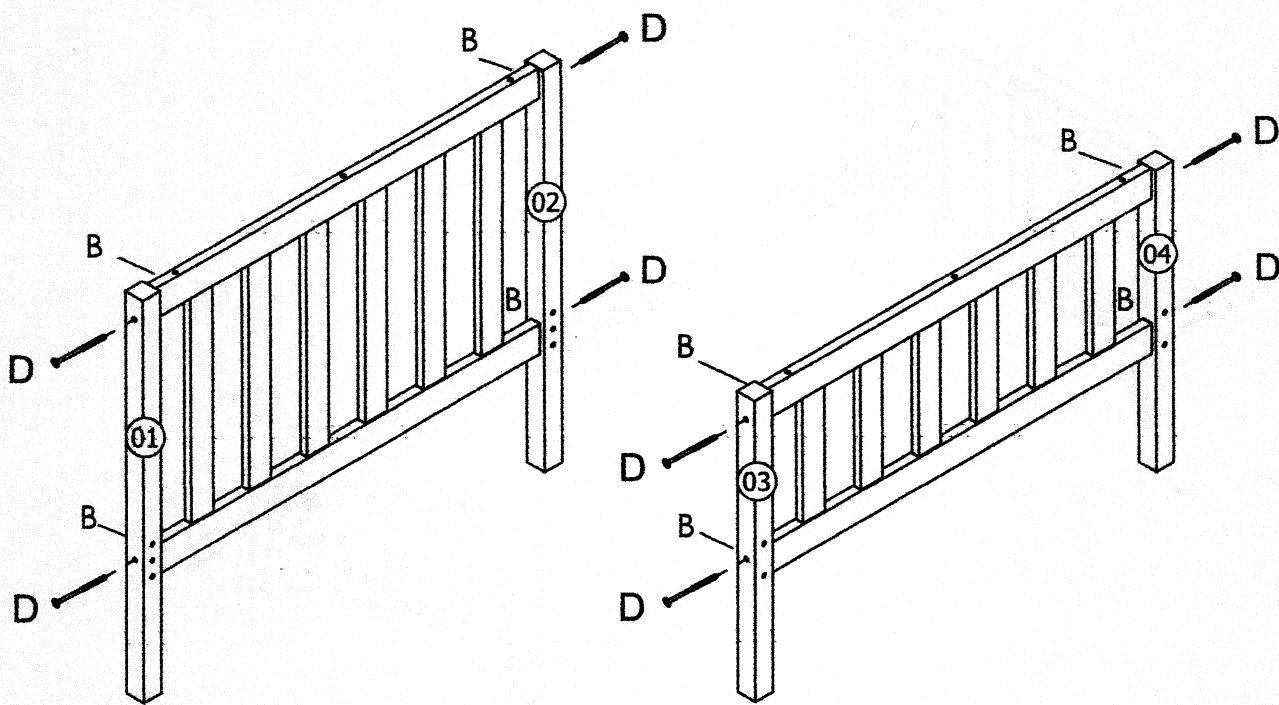

3FT SHANGHI BED

HARDWARE

A	 15mm	 M6x80mm	16
B			16
C		Ø8x30mm	72
D		15mm	16

E	 15mm	 M6x70mm	6
F			1
G		8mm Ø4x30mm	24

01

C		Ø8x30mm	12
---	---	---------	----

02

C	 Ø8x30mm	56
---	--	----

03

B		08
A	 15mm Ø6x80mm	08

04

E	 15mm M6x70mm	06
---	--	----

05

A	 15mm	 M6x 0mm	08
B			08

06

D		15mm	16
G		8mm Ø4x30mm	24