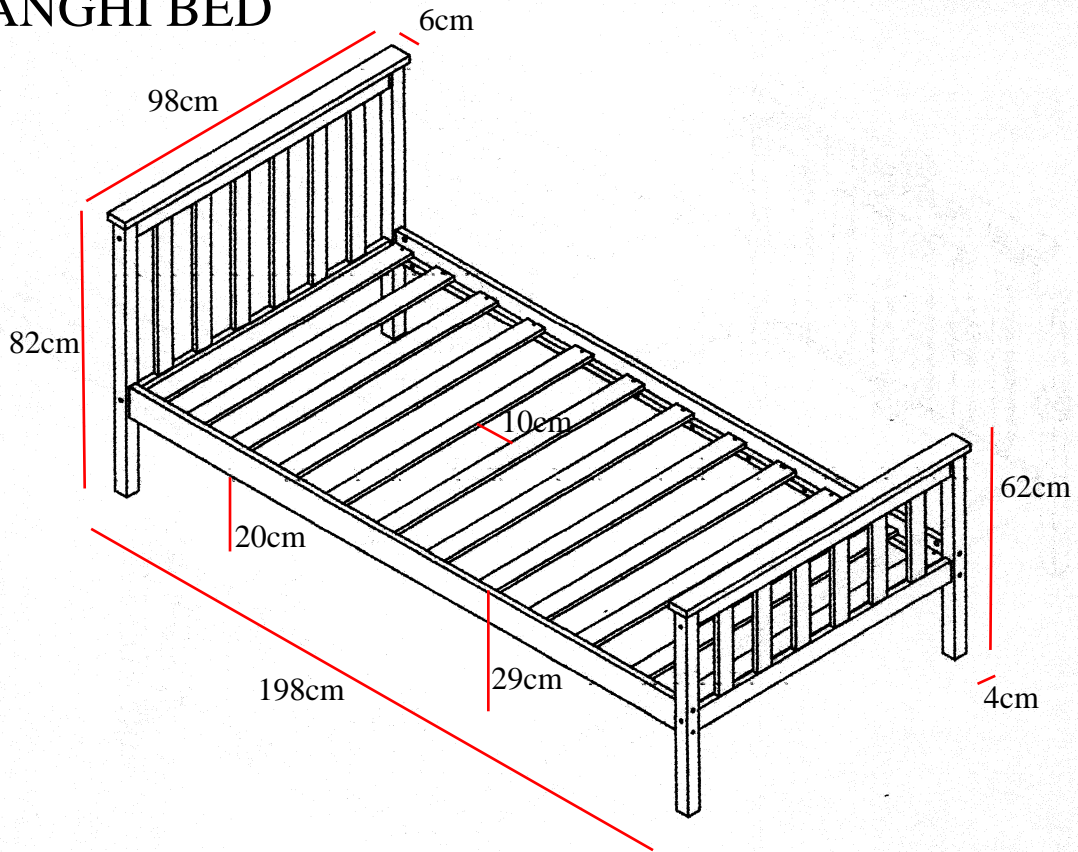

3FT SHANGHI BED

HARDWARE

A	 15mm	 M6x80mm	16
B			16
C		Ø8x30mm	72
D		15mm	16

E	 15mm	 M6x70mm	6
F			1
G		8mm Ø4x30mm	24

01

C		Ø8x30mm	12
---	---	---------	----

02

C	 Ø8x30mm	56
---	--	----

03

B		08
A	 15mm Ø6x80mm	08

04

E	 15mm M6x70mm	06
---	--	----

05

A	 15mm	 M6x 0mm	08
B			08

06

D		15mm	16
G		8mm Ø4x30mm	24