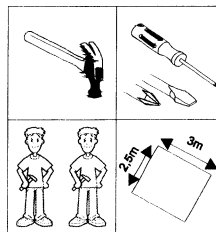

# SOMERSET

- Please assemble on a clean soft surface to avoid damage.
- Do not use power tools to assemble this product.

- Please check contents and read instructions before commencing assembly.
- Assemble this article following the enclosed instructions carefully.
- Please take care to avoid damaging panels during assembly.

A	 1/4x100mm	08
B	 1/4	08
C	 10x50mm	08
D	 4,0x35mm	30
E	 4mm Hex wrench	01
F	 Spacer block	02
G		06

01

02

03

04